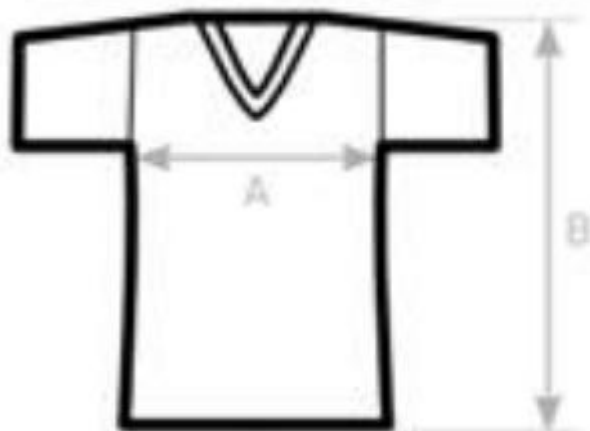

# koszulka damska

TW04T (#E190/women)

## SIZES [CM]

B&C #E190 /WOMEN TW 04T	XS	S	M	L	XL	2XL	3XL
A HALF CHEST	41	44	47	50	53	56	59
B BODY LENGTH FROM NECK POINT	58	60	62	64	66	68	70

# bluza damska

<b>B&amp;C QUEEN ZIPPED HOOD WW03Q</b>	XS	S	M	L	XL	2XL	3XL	4XL
A HALF CHEST	46,5	49	52	55	58	61,5	65	-
B BODY LENGTH	62	64	66	68	69	70	71	-

## SIZES [CM]

B&C #E190 TU 03T	XS	S	M	L	XL	2XL	3XL	4XL	5XL
A HALF CHEST	47	50	53	56	59	62	65	70	75
B BODY LENGTH FROM NECK POINT	68	70	72	74	76	78	80	82	84