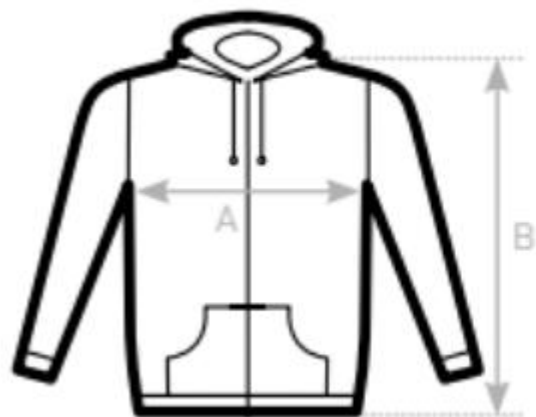

# bluza damska

<b>B&amp;C QUEEN ZIPPED HOOD WW03Q</b>	XS	S	M	L	XL	2XL	3XL	4XL
A HALF CHEST	46,5	49	52	55	58	61,5	65	-
B BODY LENGTH	62	64	66	68	69	70	71	-

# koszulka męska

TU03T (#E190/men)

## SIZES [CM]

B&C #E190 TU 03T	XS	S	M	L	XL	2XL	3XL	4XL	5XL
A HALF CHEST	47	50	53	56	59	62	65	70	75
B BODY LENGTH FROM NECK POINT	68	70	72	74	76	78	80	82	84

# bluza męska

B&C KING ZIPPED HOOD WU03K	XS	S	M	L	XL	2XL	3XL	4XL
A HALF CHEST	49	52	55,5	59	62,5	66	70	74
B BODY LENGTH	68	70	72	74	76	78	79	80